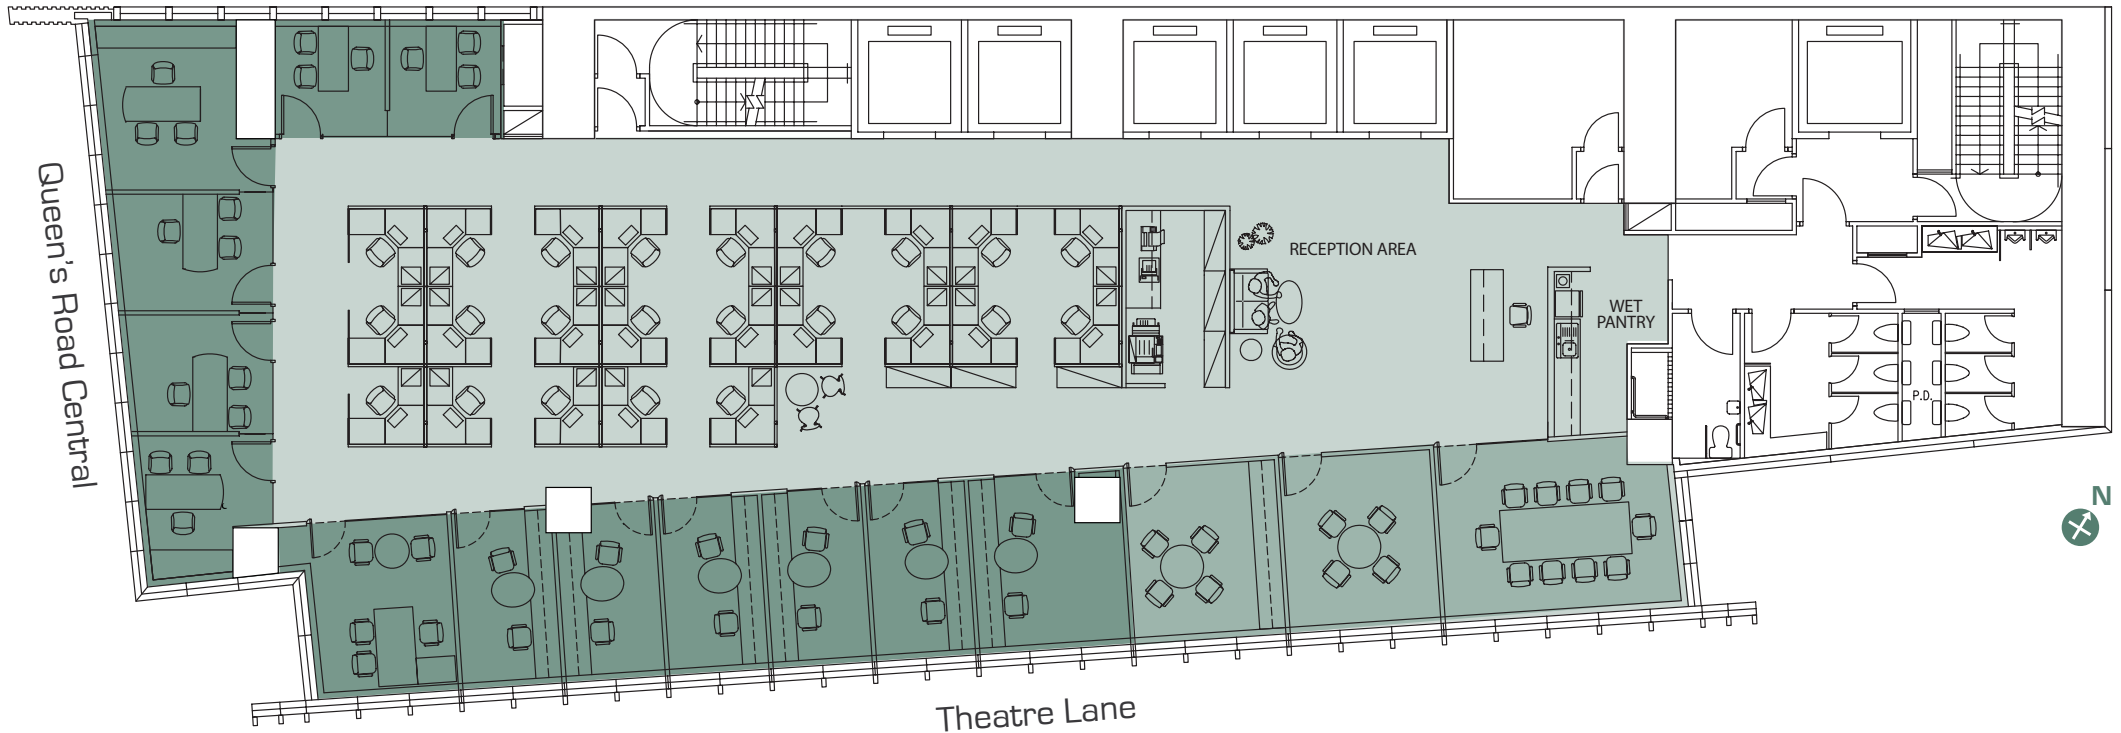

Open office set up - 120 degree workstation layout

■ Private office ■ Meeting room

Workstations: 36
Private office rooms: 6
Meeting rooms: 3
Total head count: 43

Open office set up - Bench workstation layout

■ Private office

Workstations: 65
Private office rooms: 3
Meeting rooms: 2
Total head count: 69

Layout courtesy of 

Open office set up - Bench workstation layout

■ Private office ■ Meeting room

Workstations: 58
Private office rooms: 2
Meeting rooms: 2
Total head count: 61

Conventional office set up - L shape workstation & private office layout

■ Private office ■ Meeting room

Workstations: 24
Private office rooms: 13
Meeting rooms: 3
Total head count: 38

Conventional office set up: L shape workstation layout