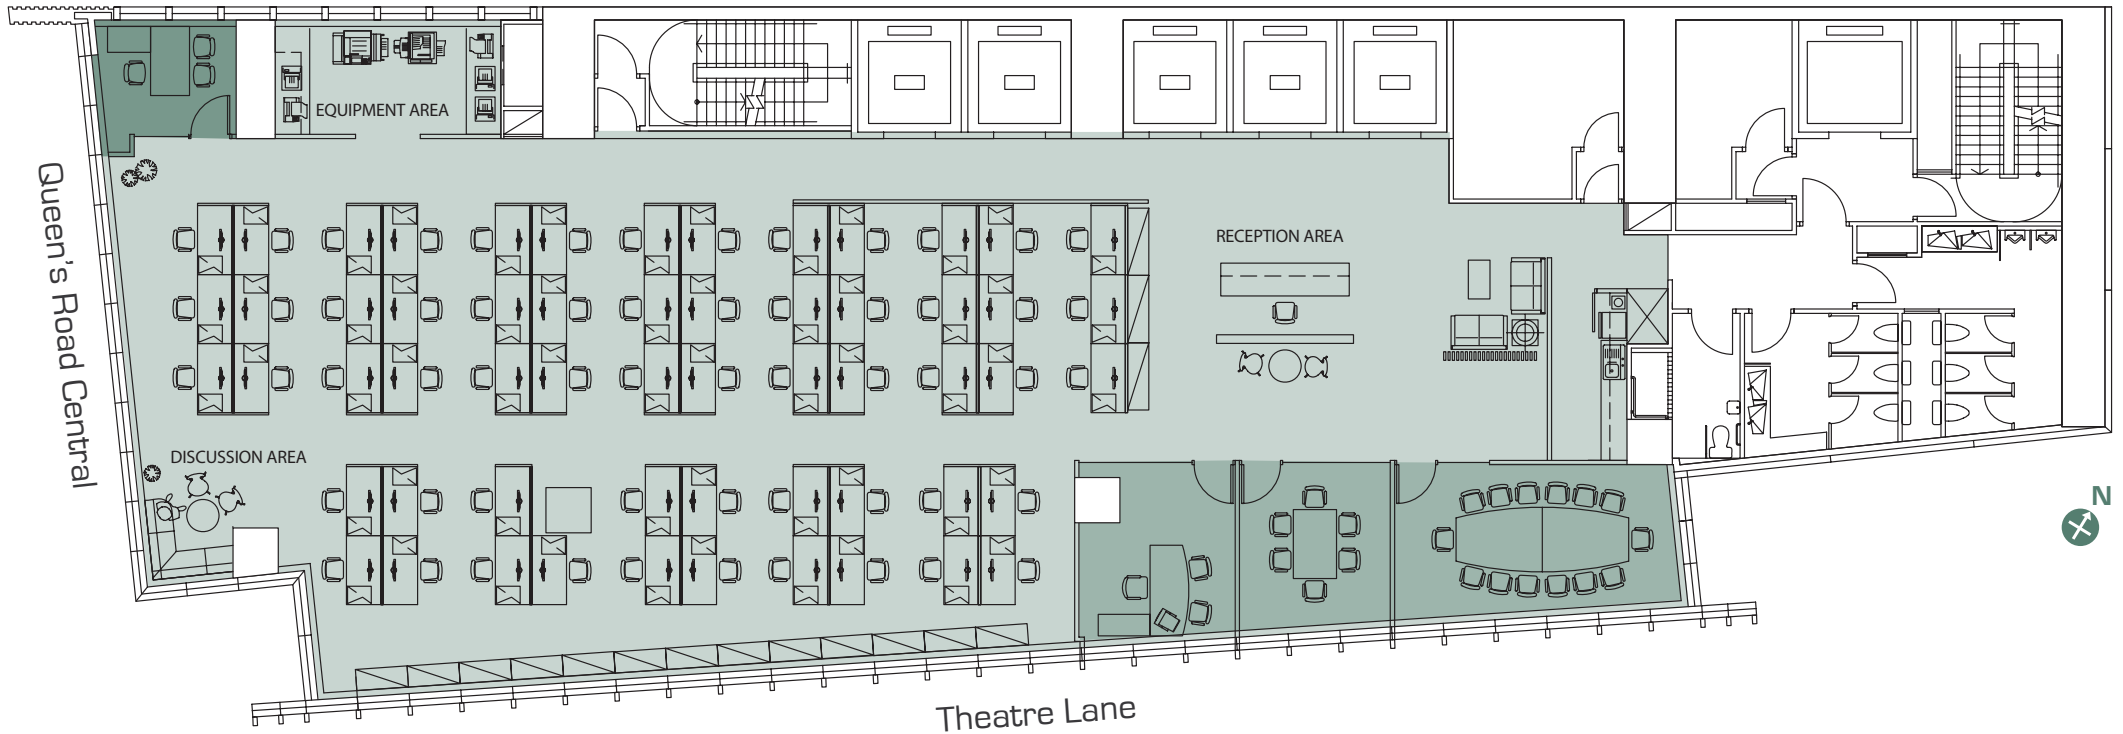

Open office set up - 120 degree workstation layout

■ Private office ■ Meeting room

Workstations: 36
Private office rooms: 6
Meeting rooms: 3
Total head count: 43

Open office set up - Bench workstation layout

■ Private office

Workstations: 65
Private office rooms: 3
Meeting rooms: 2
Total head count: 69

Layout courtesy of 

Open office set up - Bench workstation layout

■ Private office ■ Meeting room

Workstations: 58
Private office rooms: 2
Meeting rooms: 2
Total head count: 61

Conventional office set up - L shape workstation & private office layout

■ Private office ■ Meeting room

Workstations: 24
Private office rooms: 13
Meeting rooms: 3
Total head count: 38

Conventional office set up: L shape workstation layout