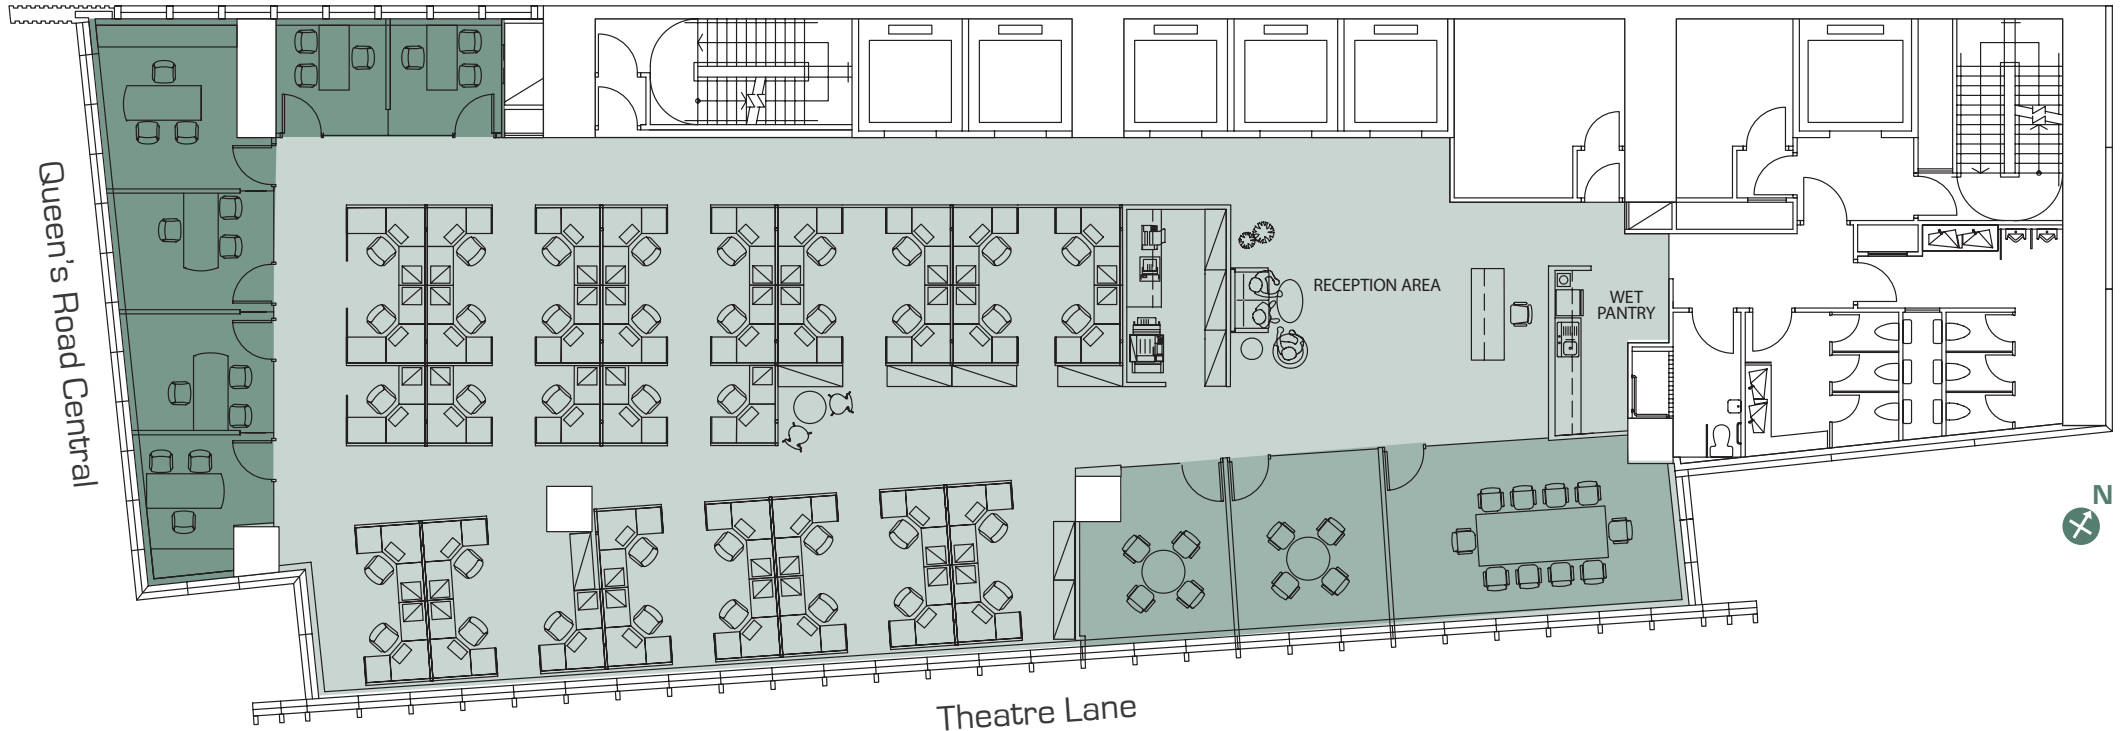

Open office set up - 120 degree workstation layout

■ Private office ■ Meeting room

Workstations: 36
Private office rooms: 6
Meeting rooms: 3
Total head count: 43

Open office set up - Bench workstation layout

■ Private office

Workstations: 65
Private office rooms: 3
Meeting rooms: 2
Total head count: 69

Layout courtesy of 

Open office set up - Bench workstation layout

■ Private office ■ Meeting room

Workstations: 58
Private office rooms: 2
Meeting rooms: 2
Total head count: 61

Conventional office set up - L shape workstation & private office layout

■ Private office ■ Meeting room

Workstations: 24
Private office rooms: 13
Meeting rooms: 3
Total head count: 38

Conventional office set up: L shape workstation layout