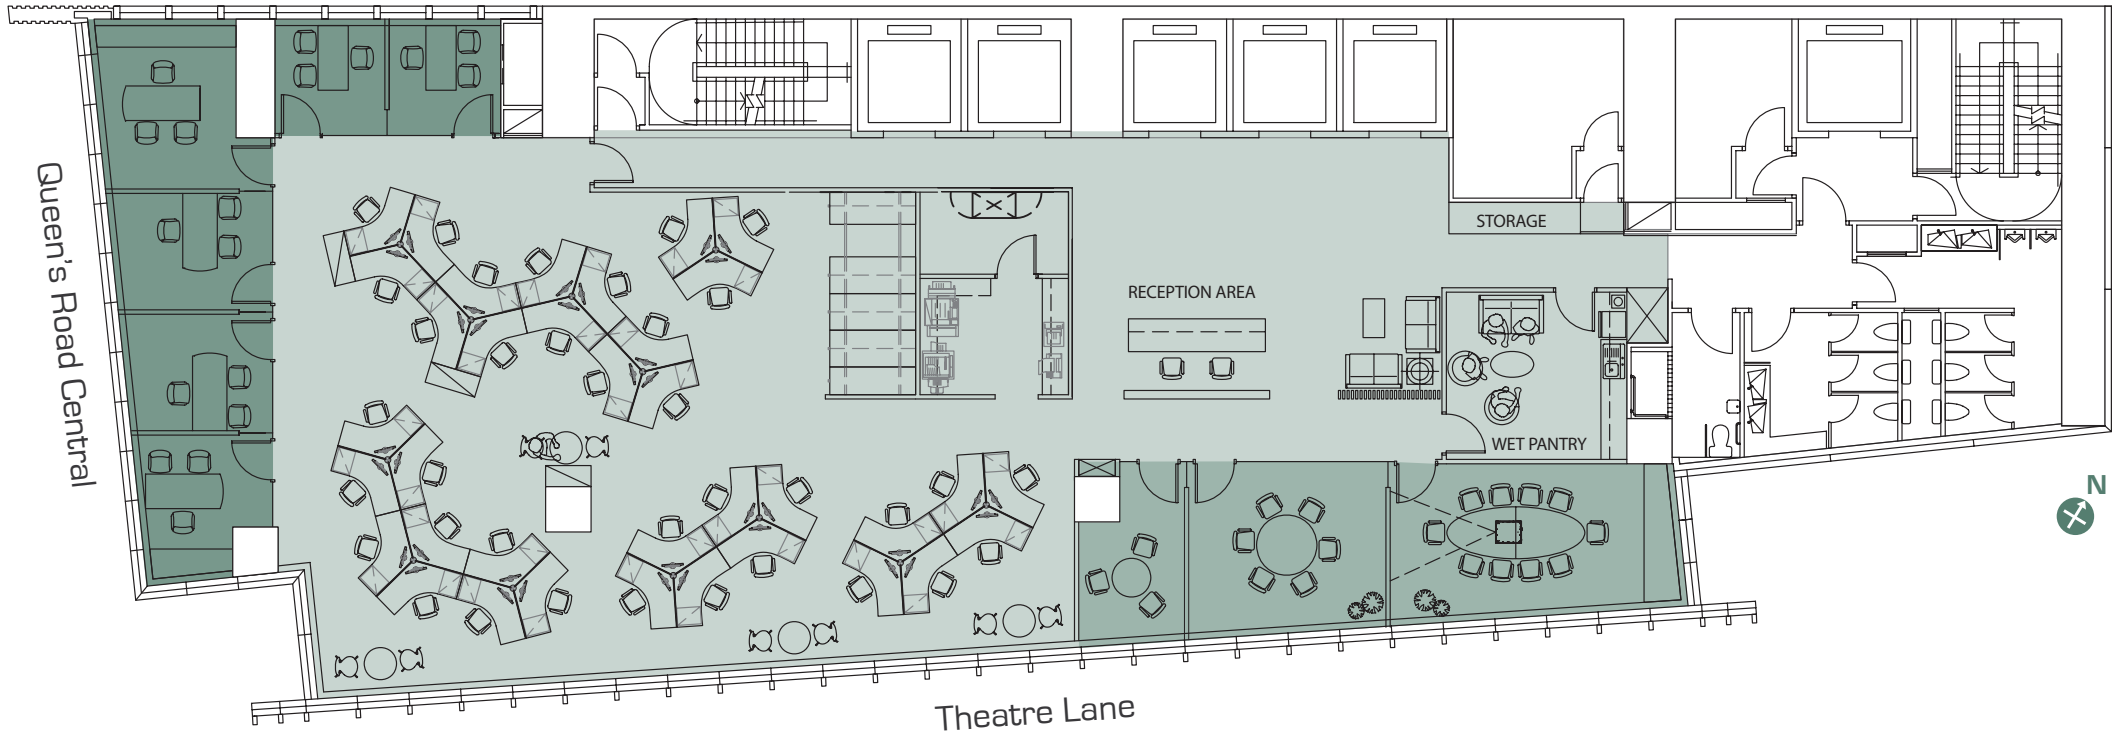

Open office set up - 120 degree workstation layout

■ Private office ■ Meeting room

Workstations: 36
Private office rooms: 6
Meeting rooms: 3
Total head count: 43

Open office set up - Bench workstation layout

■ Private office

Workstations: 65
Private office rooms: 3
Meeting rooms: 2
Total head count: 69

Layout courtesy of 

Open office set up - Bench workstation layout

■ Private office ■ Meeting room

Workstations: 58
Private office rooms: 2
Meeting rooms: 2
Total head count: 61

Conventional office set up - L shape workstation & private office layout

■ Private office ■ Meeting room

Workstations: 24
Private office rooms: 13
Meeting rooms: 3
Total head count: 38

Conventional office set up: L shape workstation layout