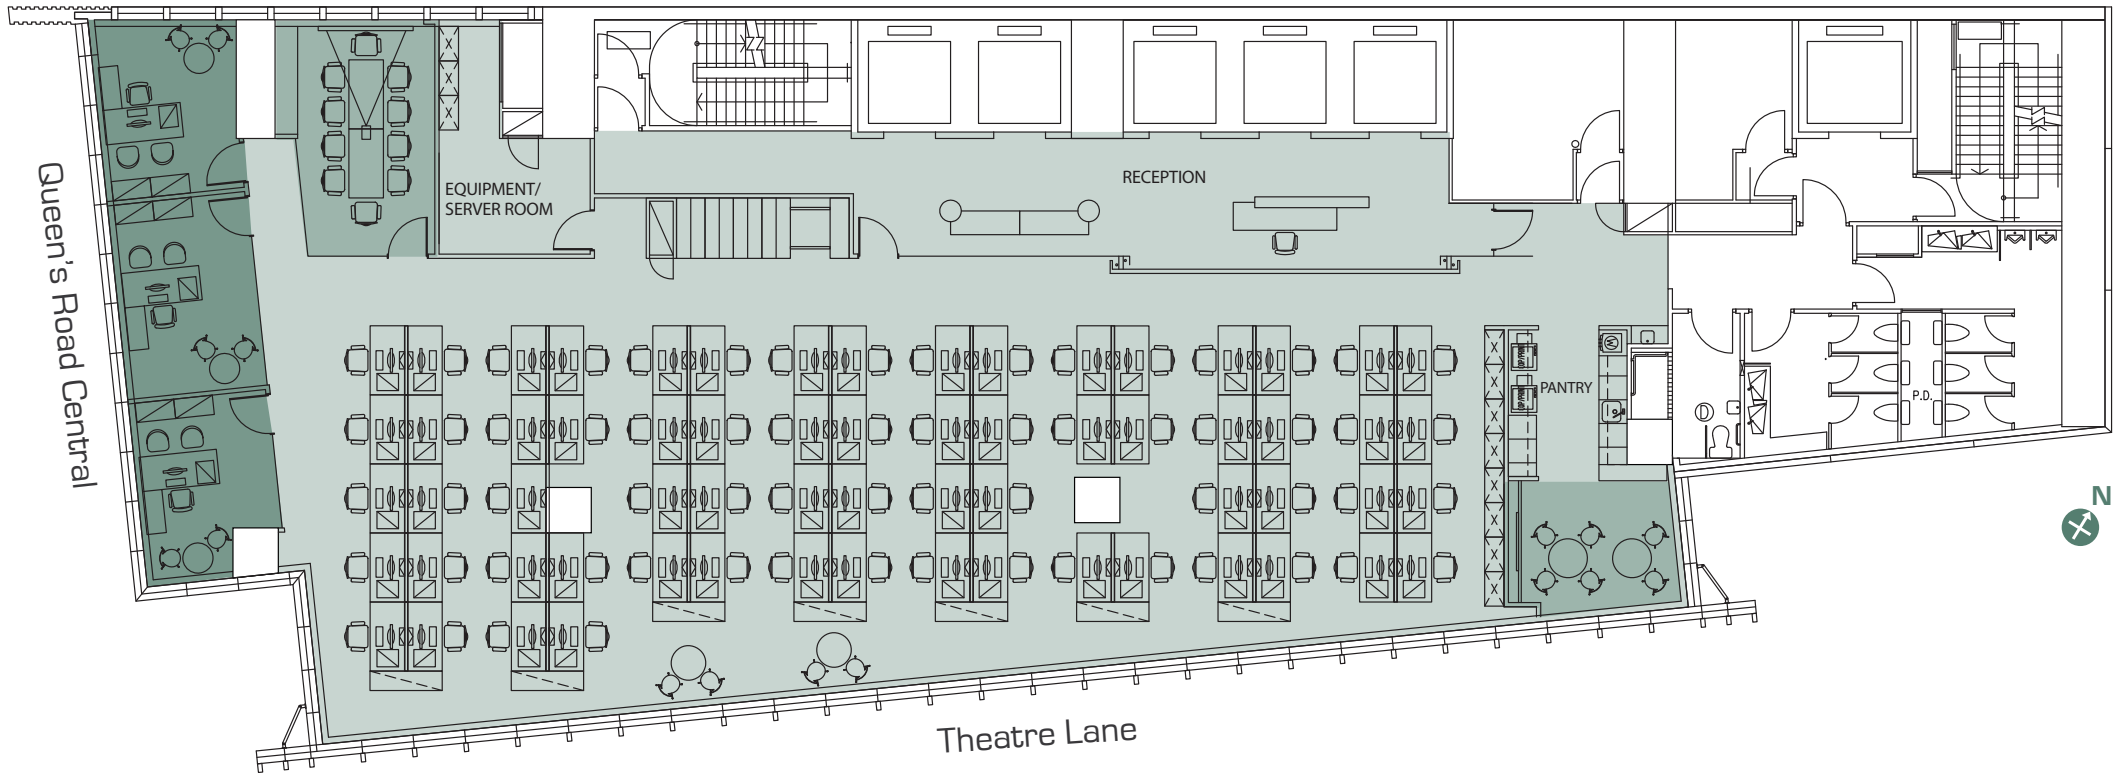

Open office set up - 120 degree workstation layout

■ Private office ■ Meeting room

Workstations: 36
Private office rooms: 6
Meeting rooms: 3
Total head count: 43

Open office set up - Bench workstation layout

■ Private office

Workstations: 65
Private office rooms: 3
Meeting rooms: 2
Total head count: 69

Layout courtesy of 

Open office set up - Bench workstation layout

■ Private office ■ Meeting room

Workstations: 58
Private office rooms: 2
Meeting rooms: 2
Total head count: 61

Conventional office set up - L shape workstation & private office layout

■ Private office ■ Meeting room

Workstations: 24
Private office rooms: 13
Meeting rooms: 3
Total head count: 38

Conventional office set up: L shape workstation layout

■ Private office ■ Meeting room

Workstations: 39
Private office rooms: 6
Meeting rooms: 3
Total head count: 46